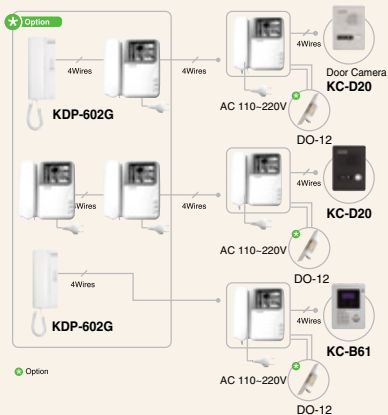

## B/W type Home Videophone

### Diagram

## [ KVM-604 ]

- 4" CRT B/W VDP
- Up to 4 indoor units (3 monitor & 1 audio handset, KDP-602G) and 1 front door camera connection
- Audio + video conversation with visitor
- Door open function

### Specifications

Model no.	KVM-604
Power	SMPS AC100V ~ AC240V
Power consumption	Max. 15W, Stand by 2W
Assurance temperature	0°C ~ +50°C
Communication systems	Duplex handset conversation
CRT	4" flat tube
Wiring	4wires in polarity
Max. wiring distance	∅0.65 single cable : 50m, 5C-2V coaxial cable : 100m
Mount type	Surface mount
Dimension (mm)	204(W) x 210(H) x 53(D)
Weight (approx. kg)	1.6kgs
Audio handset connection	KDP-602G (no intercom function)
Camera connection	KC-B61, KC-B63(angle adjustment) / KC-D20 (metal pinhole)